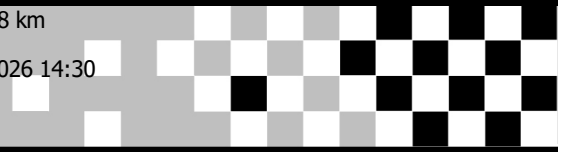

Trofei MES - Round 2 Cremona

MOTO GUZZI FAST ENDURANCE

Cremona Circuit 3,768 km

Gara MOTO GUZZI FAST ENDURANCE

24/05/2026 14:30

Race (1:00:00 Time)

Ingresso pista ore 14:20

POLE POSITION